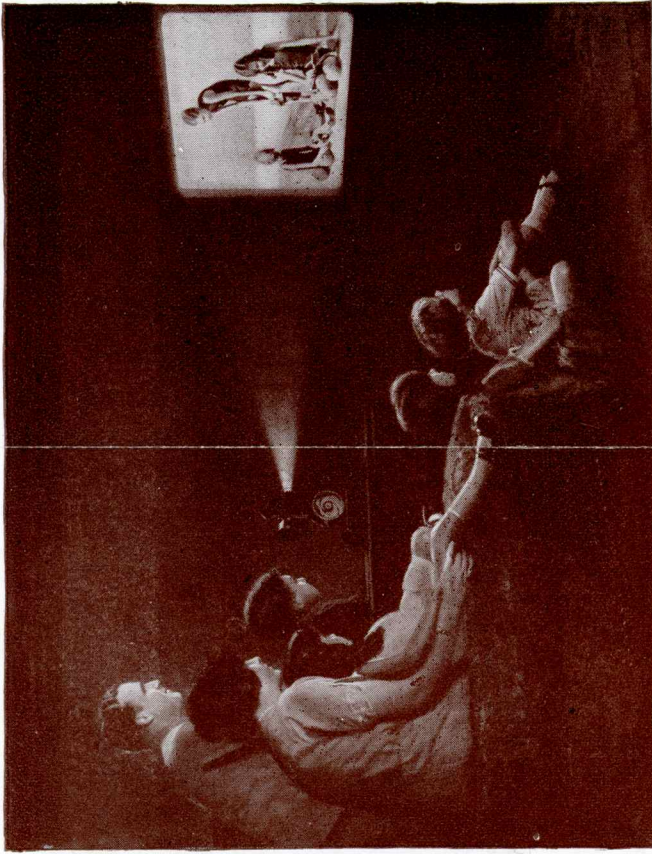

A Few of Many Exclusive Pathex Advantages

Pathex Automatic Camera can be loaded anywhere in daylight, in 5 seconds. New magazines of film only $1.75.

To operate camera simply aim it and press the button as shown. No tripod is necessary.

Pathex Automatic Camera is equipped with f. 3.5 Anastigmat lens with universal focus. Admittedly the finest lens science has devised for this purpose.

Pathex film is absolutely non-inflammable. Because of its narrow width you can get more pictures per foot.

Pathex Film is developed FREE at one of the famous Pathe Laboratories and returned to you Postage Prepaid, on a reel ready for projection.