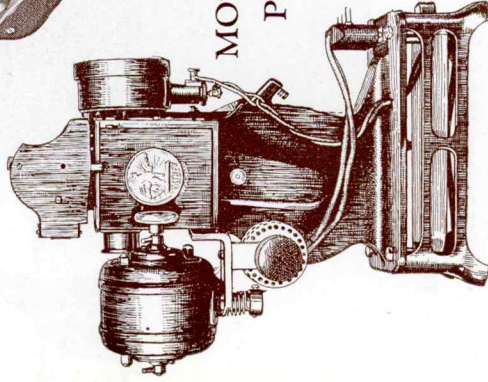

MOTOR DRIVEN
PROJECTOR

For Sale At