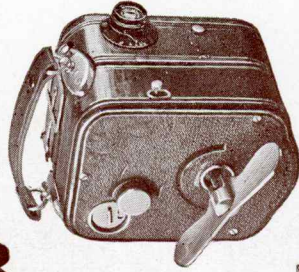

**All Pathex Film is Non-Inflammable
and Absolutely Safe**

Pathex Motor Driven Projector

Pathex Motor Driven Projector shows the amateur's own and Pathex library films easily and conveniently—operates from ordinary lighting current. Projects a clear, brilliant picture 42 inches wide.

**Gold Medal Sesqui-Centennial
Exposition 1926**

Better Results - Made by Pathe - world pioneer in Motion Pictures - Less Cost

Pathex

FILM
LIBRARY

ENTERTAIN, amuse and astonish your family and friends right at home with the film classics of Harold Lloyd, Douglas Fairbanks, Harry Langdon, Mabel Normand, Theda Bara, Our Gang, Will Rogers, etc. Sport stars in action! Films for every taste and every occasion in the Pathex Film Library, at the exceedingly low price of \$1.00 and \$1.75 each.

Ask for the complete catalog listing all pictures in the Pathex Film Library.

Pathex

AUTOMATIC
CAMERA

MOTOR DRIVEN
PROJECTOR

For Sale At

THE priceless *living* record of childhood, or mother or father, husband or wife—you can take all these and any other movies *better, easier*, and at *lower cost*—with Pathex Automatic Camera.