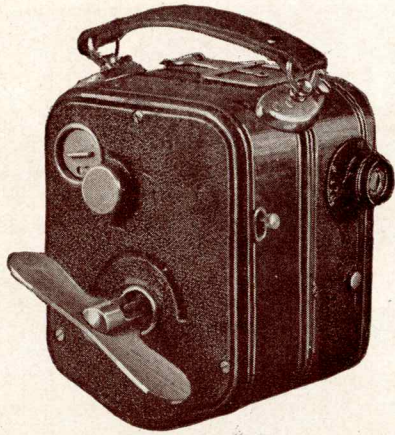

Pathex Automatic Camera

Equipped with an F3.5 lens, the fastest and best lens for amateur work—makes perfect pictures right from the start—takes just five seconds to load—then aim and press the button—that's all. All Pathex films are developed free at the famous Pathe Laboratories.

Easy as snapshots—and better

Pathex

FILM
LIBRARY