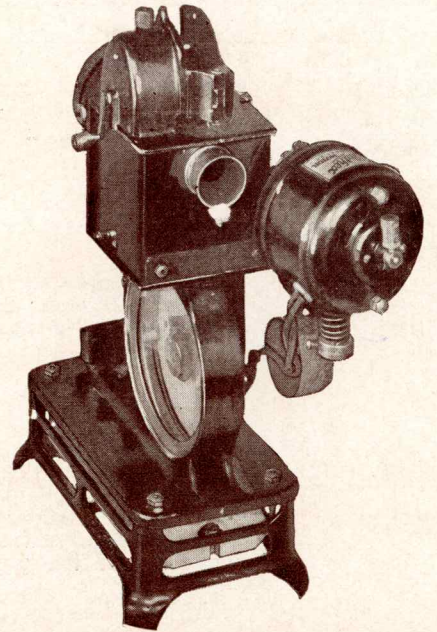

**All Pathex Film is Non-Inflammable
and Absolutely Safe**

Pathex Motor Driven Projector

Pathex Motor Driven Projector shows the amateur's own and Pathex library films easily and conveniently—operates from ordinary lighting current. Projects a clear, brilliant picture 42 inches wide.